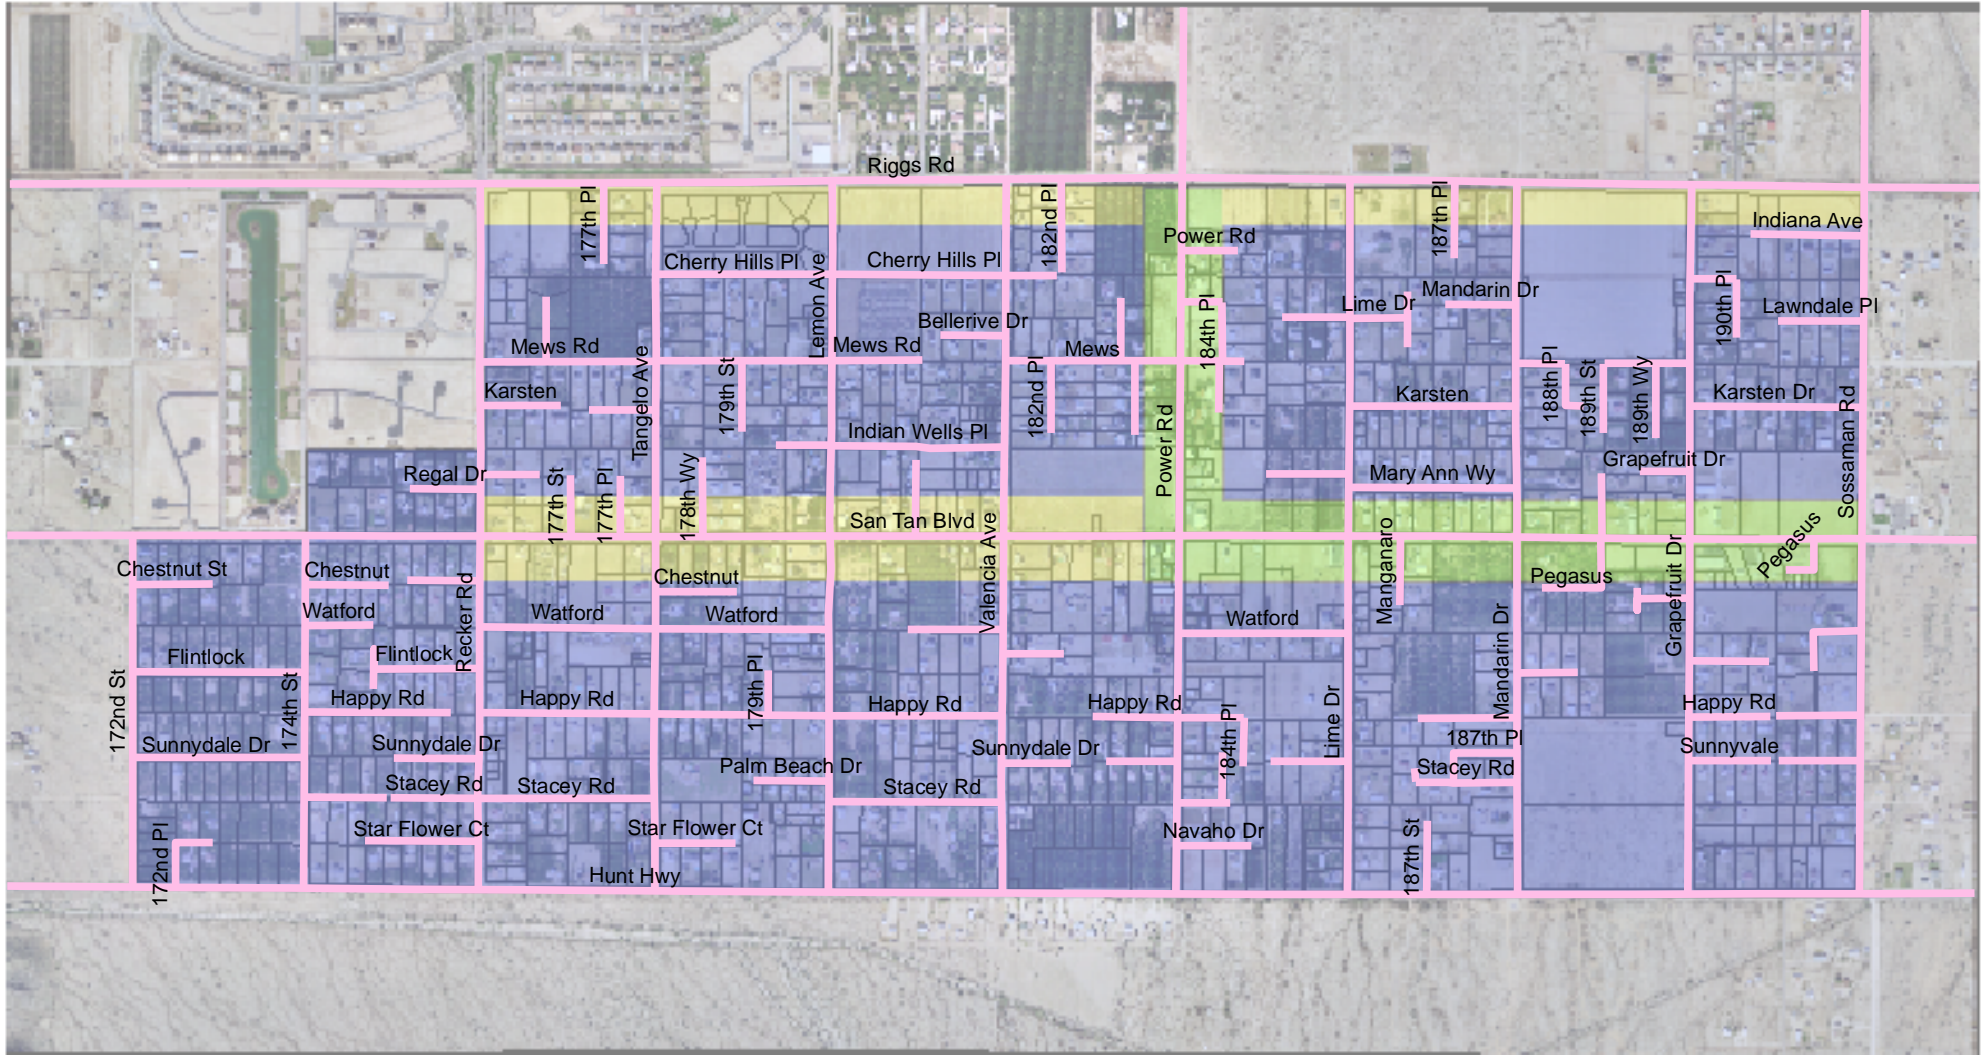

Chandler Heights Citrus Irrigation District - Proposed Service Zones

Legend

- Roads
 - Roads
- Service Zones
 - Id**
 - Residential
 - Commercial
 - Possible Commercial